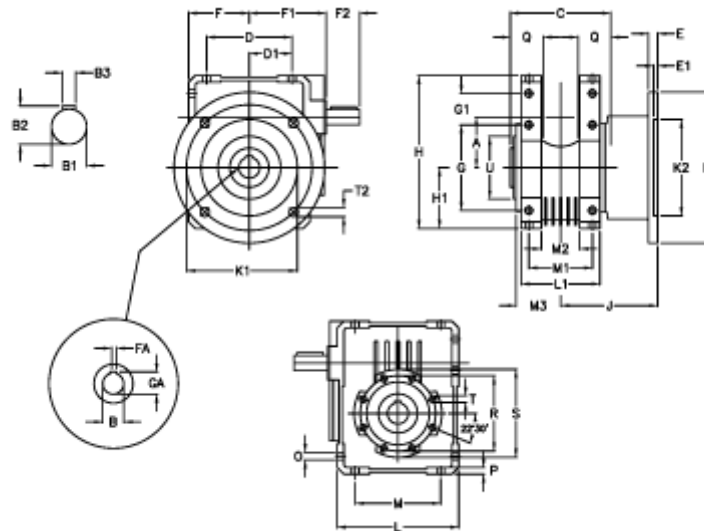

Article number: 3922075020400

Description: Worm gear with solid input shaft
W 75UF1-20-HS unassembled

Measures

A = 75.00	Description = W75 UF-xx-P71 B5	G1 = 46.5	L = 174	Q = 40
B = 30	E = 12	GA = 33.3	L1 = 104	R = 110
B1 = 19	E1 = 5	H = 220.5	M = 126	S = 125
B2 = 21.5	F = 87.0	H1 = 87.0	M1 = 82	T = M8x14
B3 = 6	F1 = 124.5	J = 111.0	M2 = 44	T2 = 12.5
C = 127	F2 = 40	K = 200	M3 = 58.5	U = 90
D = 109.5	FA = 8	K1 = 165	O = 10.5	
D1 = 46.5	G = 126	K2 = 130	P = 9	